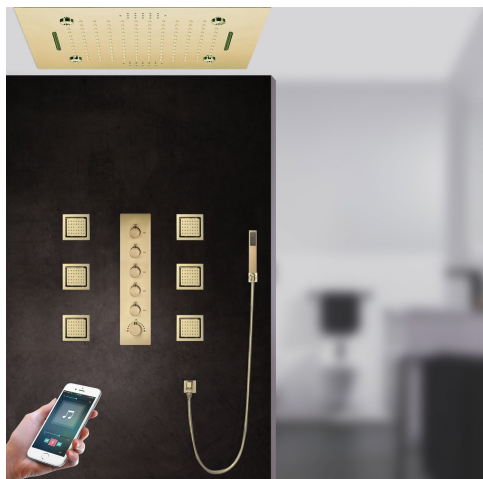

## THERMOSTATIC PHONE CONTROLLED RECESSED CEILING MOUNT LED MUSICAL RAINFALL MIST WATERFALL SHOWER SYSTEM WITH HANDHELD SHOWER AND JETTED BODY SPRAYS SPECIFICATIONS

### Shower Head

Shower Head 3 Functions: Waterfall, Rainfall & Mist  
 Shower head size: 20 x 20 inch  
 Each function run all together and separately  
 Music and LED light work by electronic  
 All Metal Material: Solid Brass; Stainless Steel (top showerhead, hose)  
 Shower Head Mounting: Flush on ceiling  
 Hand Spray Hose: 59 inch  
 Water flow: 2.5 GPM ~ 5.5 GPM  
 Water pressure: 0.3 MPA ~ 1 MPA  
 Water pipe lines: 3/4 inch water pipes for the hot and cold water mixer inlet, the others are 1/2 inch

 Kinds of color **64**  
 temperature adjustable

 Built-in WiFi  
 Phone control color

 Color software App install instruction  
 download name: **Smart Life**

Product shown is only for installation display purpose