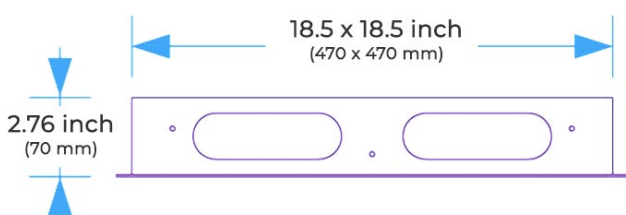

Product shown is only for installation display purpose