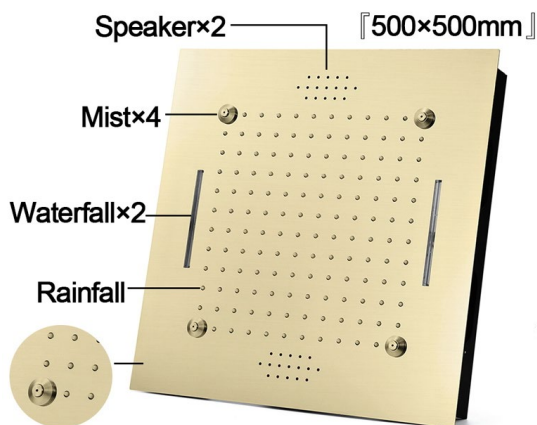

### Shower Head

Shower Head 3 Functions: Waterfall, Rainfall & Mist  
 Shower head size: 20 x 20 inch  
 Each function run all together and separately  
 Music and LED light work by electronic  
 All Metal Material: Solid Brass; Stainless Steel (top showerhead, hose)  
 Shower Head Mounting: Flush on ceiling  
 Hand Spray Hose: 59 inch  
 Water flow: 2.5 GPM ~ 5.5 GPM  
 Water pressure: 0.3 MPA ~ 1 MPA  
 Water pipe lines: 3/4 inch water pipes for the hot and cold water mixer inlet, the others are 1/2 inch

 Kinds of color **64**  
 temperature adjustable

 Built-in WiFi  
 Phone control color

 Color software App install instruction  
 download name: **Smart Life**

Product shown is only for installation display purpose

### 304 Stainless Steel

Water Pressure: 0.3-0.5MPA  
 Shower Flow Rate: 9-25L/min

All dimensions and specifications are nominal and may vary. Use actual products for accuracy in critical situations.

### FEATURES

- Material: Brass
- Base Plate Height: 5-1/8"
- Base Plate Width: 5-1/8"
- Jet Surface Area: 3-1/8"
- Surface Depth: 1/4"
- Adjustment Angle: 5°
- Male NPT Connection: 1/2"
- Maximum Flow Rate: 2.5 GPM (9.5L/min) max @ 80 psi