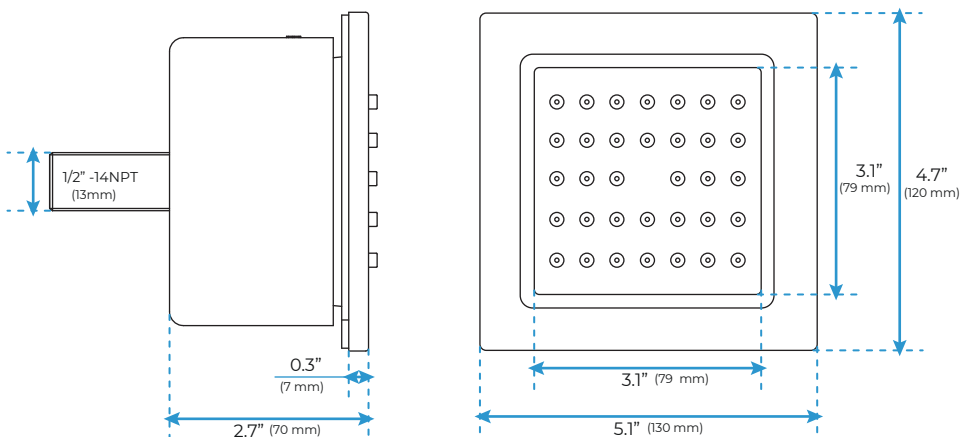

### Shower Head

Shower Head 3 Functions: Waterfall, Rainfall & Mist  
 Shower head size: 20 x 20 inch  
 Each function run all together and separately  
 Music and LED light work by electronic  
 All Metal Material: Solid Brass; Stainless Steel (top showerhead, hose)  
 Shower Head Mounting: Flush on ceiling  
 Hand Spray Hose: 59 inch  
 Water flow: 2.5 GPM ~ 5.5 GPM  
 Water pressure: 0.3 MPA ~ 1 MPA  
 Water pipe lines: 3/4 inch water pipes for the hot and cold water mixer inlet, the others are 1/2 inch

## Hand Shower

Flow Rate: 2.0 GPM / 7.6 LPM

### FEATURES

- Material: Brass
- Base Plate Height: 5-1/8"
- Base Plate Width: 5-1/8"
- Jet Surface Area: 3-1/8"
- Surface Depth: 1/4"
- Adjustment Angle: 5°
- Male NPT Connection: 1/2"
- Maximum Flow Rate: 2.5 GPM (9.5L/min) max @ 80 psi