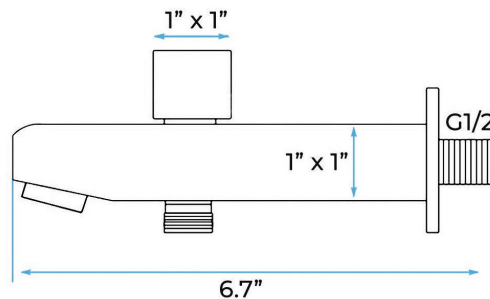

Shower Mixer

Product shown is only for installation display purpose

Hand Shower

Flow Rate: 2.0 GPM / 7.6 LPM

Shower Mixer Connections

Spout

Body Jet

FEATURES

- Material: Brass
- Base Plate Height: 5-1/8"
- Base Plate Width: 5-1/8"
- Jet Surface Area: 3-1/8"
- Surface Depth: 1/4"
- Adjustment Angle: 5°
- Male NPT Connection: 1/2"
- Maximum Flow Rate: 2.5 GPM (9.5L/min) max @ 80 psi