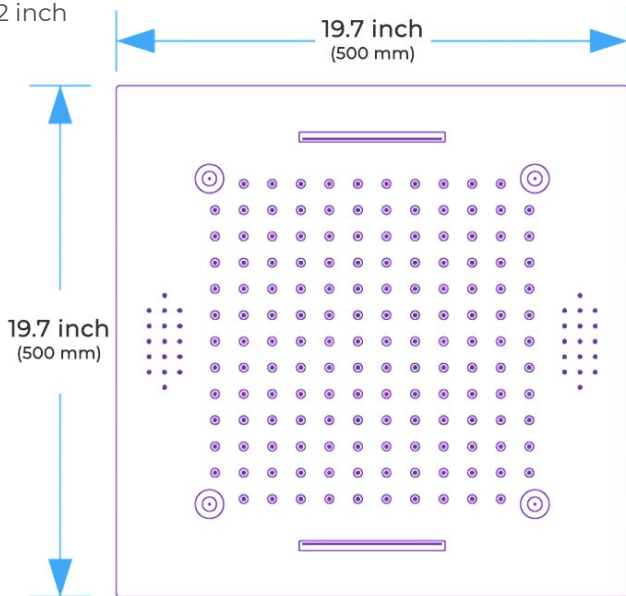

Product shown is only for installation display purpose