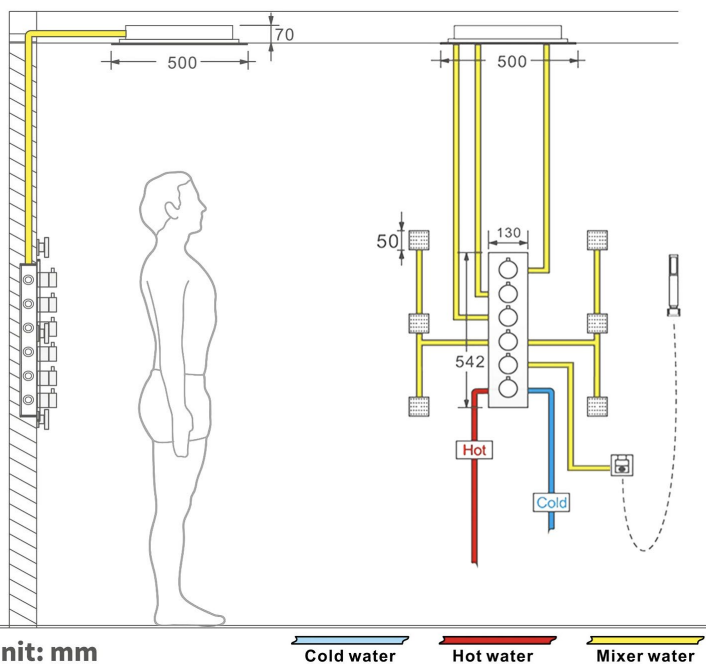

Shower Mixer Connections